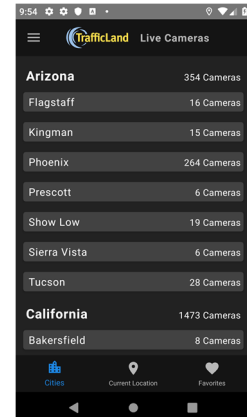

TrafficLand Launches New Live Traffic Video Mobile App

See traffic conditions live on your smartphone before you drive

- Access over 25,000 cameras from 200+ U.S. cities
- See live, updating video from state and local Department of Transportation traffic cameras
- Find cameras closest to your current location and in the surrounding area
- Create favorite camera groups for easy access and quick updates
- Map pages include traffic flow data – “Use video to see how red it really is!”
- No advertising
- \$5.99 for an annual subscription
- iOS version for Apple smartphones coming soon

Use the TrafficLand Mobile App to see what’s ahead on your daily commute, or wherever you travel.

[Download the TrafficLand Mobile App \(Android Version\) HERE](#) and start seeing your way around traffic!

Find nearest cams

See updating video

Store favorite cams

Find cams nationwide

White label versions of the TrafficLand Mobile App are available. For more information call TrafficLand Sales at 703-591-1933.