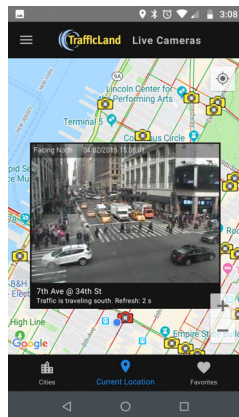

TrafficLand Launches New Live Traffic Video Mobile App

See traffic conditions live on your smartphone before you drive

- Access over 25,000 cameras from 200+ U.S. cities
- See live, updating video from state and local Department of Transportation traffic cameras
- Find cameras closest to your current location and in the surrounding area
- Create favorite camera groups for easy access and quick updates
- Map pages include traffic flow data – “Use video to see how red it really is!”
- No advertising
- \$5.99 for an annual subscription
- iOS version for Apple smartphones coming soon

Use the TrafficLand Mobile App to see what’s ahead on your daily commute, or wherever you travel.

[Download the TrafficLand Mobile App \(Android Version\) HERE](#) and start seeing your way around traffic!

Find nearest cams

See updating video

Store favorite cams

Find cams nationwide

White label versions of the TrafficLand Mobile App are available. For more information call TrafficLand Sales at 703-591-1933.