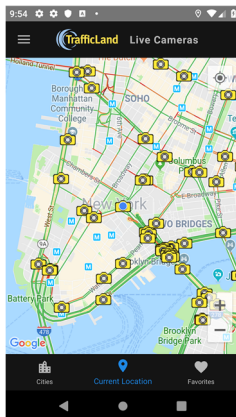

TrafficLand Launches New Live Traffic Video Mobile App

See traffic conditions live on your smartphone before you drive

- Access over 25,000 cameras from 200+ U.S. cities
- See live, updating video from state and local Department of Transportation traffic cameras
- Find cameras closest to your current location and in the surrounding area
- Create favorite camera groups for easy access and quick updates
- Map pages include traffic flow data – “Use video to see how red it really is!”
- No advertising
- \$5.99 for an annual subscription
- iOS version for Apple smartphones coming soon

Use the TrafficLand Mobile App to see what’s ahead on your daily commute, or wherever you travel.

[Download the TrafficLand Mobile App \(Android Version\) HERE](#) and start seeing your way around traffic!

Find nearest cams

See updating video

Store favorite cams

Find cams nationwide

White label versions of the TrafficLand Mobile App are available. For more information call TrafficLand Sales at 703-591-1933.