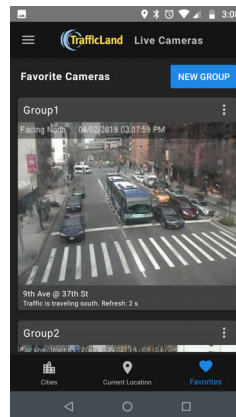

Store favorite cams